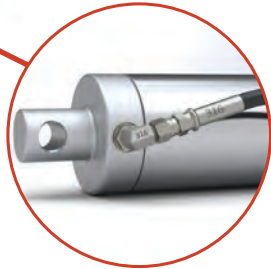

Exclusive Accessories

2,000 lb Capacity

Hydraulic | Solar Powered | Aluminum | Boat Lift | PWC Lift

Centering Guides

Bow Guide

Power Unit Support Bracket

Catwalk

Basta
Boatlifts™

1800 Richards Road | Bellevue | Washington | 98005

1-866-Go-Basta (1-866-462-2782) | GoBasta.com

Basta Boatlifts 2,000 lb Capacity

Durable *Legato* Polymer Bushings Eliminates Metal-to-Metal Contact

Convenient Height Adjustment

- Comes complete with:**
- Lockable Dock Box
 - Hydraulic Power Pack
 - 12-Watt Solar Panel
 - Two Remote Control Key Fobs

Two Water Tight Remote Control Fobs

Easy Locking Pin & Sway Control

Stainless Steel Hose Ends, Corrosion Resistant Aluminum Cylinder

Specifications:

Frame Size:	74" x 87"
Bunk Length:	79"
Minimum Water Depth Required:	...	18"
Vertical Lift:	40"- 50"
Number of Hydraulic Cylinders:	1

Let Gravity Work For You

Our Over-Center Gravity Locking Design travels past the vertical center of gravity, securing your boat in place above the water.