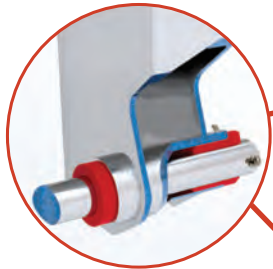

Exclusive Accessories

2,000 lb Capacity

Hydraulic | Solar Powered | Aluminum | Boat Lift | PWC Lift

Centering Guides

Bow Guide

Power Unit Support Bracket

Catwalk

Basta
Boatlifts™

1800 Richards Road | Bellevue | Washington | 98005

1-866-Go-Basta (1-866-462-2782) | GoBasta.com

Basta Boatlifts 2,000 lb Capacity

Durable *Legato* Polymer Bushings Eliminates Metal-to-Metal Contact

Convenient Height Adjustment

- Comes complete with:**
- Lockable Dock Box
 - Hydraulic Power Pack
 - 12-Watt Solar Panel
 - Two Remote Control Key Fobs

Two Water Tight Remote Control Fobs

Easy Locking Pin & Sway Control

Stainless Steel Hose Ends, Corrosion Resistant Aluminum Cylinder

Specifications:

Frame Size:	74" x 87"
Bunk Length:	79"
Minimum Water Depth Required:	...	18"
Vertical Lift:	40"- 50"
Number of Hydraulic Cylinders:	1

Let Gravity Work For You

Our Over-Center Gravity Locking Design travels past the vertical center of gravity, securing your boat in place above the water.