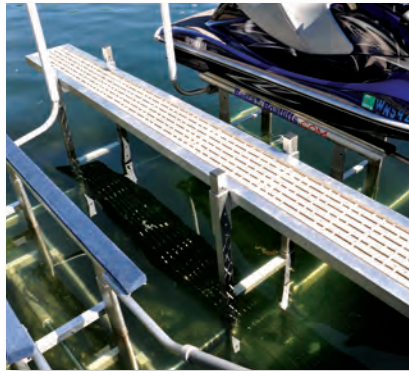

Exclusive Accessories

2,000 lb Capacity

Hydraulic | Solar Powered | Aluminum | Boat Lift | PWC Lift

Centering Guides

Bow Guide

Power Unit Support Bracket

Catwalk

Basta
Boatlifts™

1800 Richards Road | Bellevue | Washington | 98005

1-866-Go-Basta (1-866-462-2782) | GoBasta.com

Basta Boatlifts 2,000 lb Capacity

Durable *Legato* Polymer Bushings Eliminates Metal-to-Metal Contact

Convenient Height Adjustment

- Comes complete with:**
- Lockable Dock Box
 - Hydraulic Power Pack
 - 12-Watt Solar Panel
 - Two Remote Control Key Fobs

Two Water Tight Remote Control Fobs

Easy Locking Pin & Sway Control

Stainless Steel Hose Ends, Corrosion Resistant Aluminum Cylinder

Specifications:

Frame Size:	74" x 87"
Bunk Length:	79"
Minimum Water Depth Required:	...	18"
Vertical Lift:	40"- 50"
Number of Hydraulic Cylinders:	1

Let Gravity Work For You

Our Over-Center Gravity Locking Design travels past the vertical center of gravity, securing your boat in place above the water.