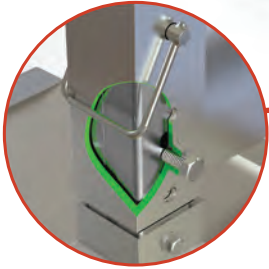

Exclusive Accessories

2,000 lb Capacity

Hydraulic | Solar Powered | Aluminum | Boat Lift | PWC Lift

Centering Guides

Bow Guide

Power Unit Support Bracket

Catwalk

Basta
Boatlifts™

1800 Richards Road | Bellevue | Washington | 98005

1-866-Go-Basta (1-866-462-2782) | GoBasta.com

Basta Boatlifts 2,000 lb Capacity

Durable *Legato* Polymer Bushings Eliminates Metal-to-Metal Contact

Convenient Height Adjustment

- Comes complete with:**
- Lockable Dock Box
 - Hydraulic Power Pack
 - 12-Watt Solar Panel
 - Two Remote Control Key Fobs

Two Water Tight Remote Control Fobs

Easy Locking Pin & Sway Control

Stainless Steel Hose Ends, Corrosion Resistant Aluminum Cylinder

Specifications:

Frame Size:	74" x 87"
Bunk Length:	79"
Minimum Water Depth Required:	...	18"
Vertical Lift:	40"- 50"
Number of Hydraulic Cylinders:	1

Let Gravity Work For You

Our Over-Center Gravity Locking Design travels past the vertical center of gravity, securing your boat in place above the water.