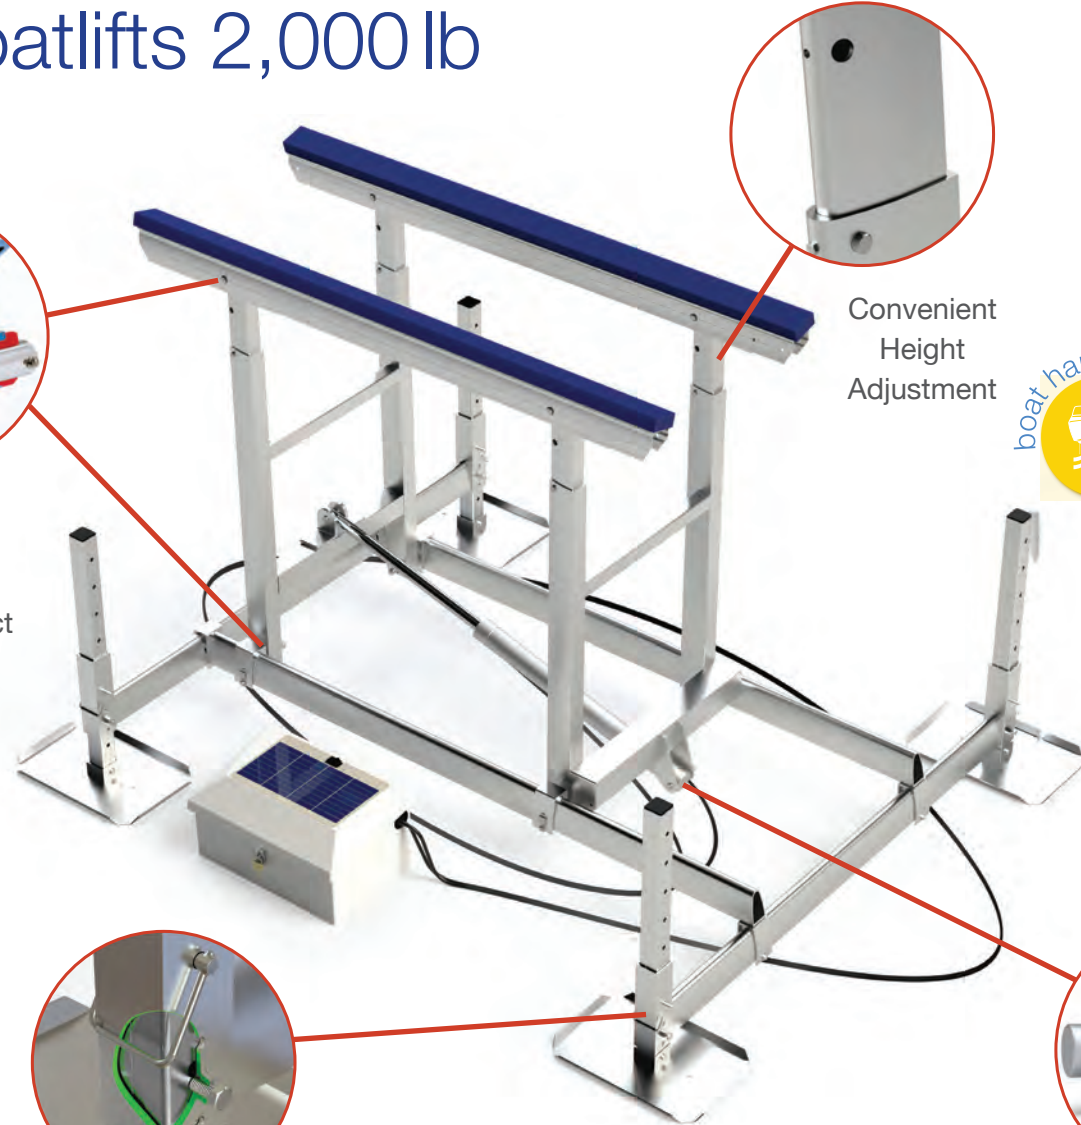

Exclusive Accessories

2,000 lb Capacity

Hydraulic | Solar Powered | Aluminum | Boat Lift | PWC Lift

Centering Guides

Bow Guide

Power Unit Support Bracket

Catwalk

Basta
Boatlifts™

1800 Richards Road | Bellevue | Washington | 98005

1-866-Go-Basta (1-866-462-2782) | GoBasta.com

Basta Boatlifts 2,000 lb Capacity

Durable *Legato* Polymer Bushings Eliminates Metal-to-Metal Contact

Convenient Height Adjustment

- Comes complete with:**
- Lockable Dock Box
 - Hydraulic Power Pack
 - 12-Watt Solar Panel
 - Two Remote Control Key Fobs

Two Water Tight Remote Control Fobs

Easy Locking Pin & Sway Control

Stainless Steel Hose Ends, Corrosion Resistant Aluminum Cylinder

Specifications:

Frame Size:	74" x 87"
Bunk Length:	79"
Minimum Water Depth Required:	...	18"
Vertical Lift:	40"- 50"
Number of Hydraulic Cylinders:	1

Let Gravity Work For You

Our Over-Center Gravity Locking Design travels past the vertical center of gravity, securing your boat in place above the water.